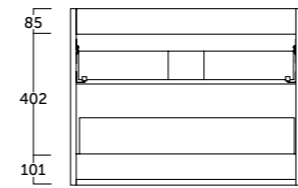

comet.80 (31.5")

Acabado	Referencia	Precio
Blanco brillo	152 01 080	240 €
Roble natural	152 24 080	230 €