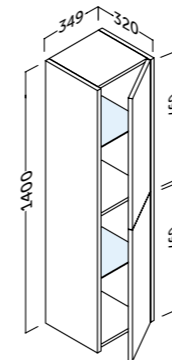

joker.columna

Acabado	Referencia	Precio
Blanco brillo	137 01 335	260 €
Roble natural	137 24 335	240 €

Apertura reversible | Reversible opening

El estante de cristal puede cambiar su posición +/- 64 mm.