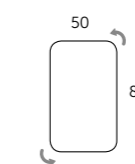

Espejos

Mirrors

sun

cm	Referencia	Precio
50 x 80	204 00 050	45 €
60 x 80	204 00 060	45 €
70 x 80	204 00 070	50 €
80 x 80	204 00 080	55 €
90 x 80	204 00 090	60 €
100 x 80	204 00 100	70 €
120 x 80	204 00 120	80 €

- Grosor cristal: 4 mm.
- Sobre base madera con hueco para conexiones.
- Reversible.
- Glass thickness: 4 mm.
- Wood background with hole for connections.
- Reversible.

sigma

cm	Referencia	Precio
80 x 65	290 00 080	70 €
100 x 65	290 00 100	80 €
120 x 65	290 00 120	90 €
140 x 65	290 00 140	130 €

- Grosor cristal: 4 mm.
- Sobre base madera con hueco para conexiones.
- No reversible.
- Glass thickness: 4 mm.
- Wood background with hole for connections.
- Not reversible.

redondo

cm	Referencia	Precio
60	244 00 060	45 €
70	244 00 070	50 €
80	244 00 080	55 €
90	244 00 090	60 €
100	244 00 100	70 €

- Grosor cristal: 4 mm.
- Glass thickness: 4 mm.

moon

cm	Referencia	Precio
50 x 68	200 00 050	38 €
60 x 68	200 00 060	39 €
80 x 68	200 00 080	43 €
90 x 68	200 00 090	46 €
100 x 68	200 00 100	50 €

- Grosor cristal: 4 mm.
- Reversible.
- Glass thickness: 4mm.
- Reversible.

tool

cm	Referencia	Precio
Blanco brillo		
60 x 68	207 01 060	60 €
80 x 68	207 01 080	65 €
100 x 68	207 01 100	70 €
Roble natural		
60 x 68	207 24 060	60 €
80 x 68	207 24 080	65 €
100 x 68	207 24 100	70 €
Pino gris		
60 x 68	207 37 060	60 €
80 x 68	207 37 080	65 €
100 x 68	207 37 100	70 €

- Grosor cristal: 4 mm.
- Sobre base madera lacada o melamina con textura.
- Reversible.
- Glass thickness: 4 mm.
- Mounted on wood frame melamine finish with texture or lacquered.
- Reversible.

toscana

cm	Referencia	Precio
Blanco mate		
60 x 80	296 27 060	100 €
80 x 80	296 27 080	120 €
100 x 80	296 27 100	135 €
Roble natural		
60 x 80	296 24 060	100 €
80 x 80	296 24 080	120 €
100 x 80	296 24 100	135 €
Pino gris		
60 x 80	296 37 060	100 €
80 x 80	296 37 080	120 €
100 x 80	296 37 100	135 €
Deep blue		
60 x 80	296 18 060	100 €
80 x 80	296 18 080	120 €
100 x 80	296 18 100	135 €