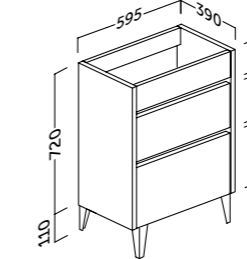

berna.60 (23.6")

Acabado	Referencia	Precio
Blanco brillo	140 01 060	235 €
Roble natural	140 24 060	210 €