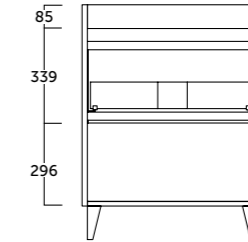

berna.60 (23.6")

Acabado	Referencia	Precio
Blanco brillo	140 01 060	235 €
Roble natural	140 24 060	210 €