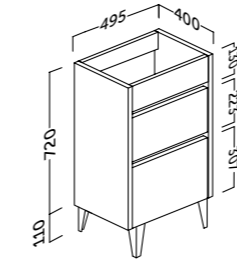

berna. fondo reducido

Cierre amortiguado. Soft close. Com amortecedor. Tancament suau. Motelgailudun itxierazco. Peche amortecido.

Guías Hettich. Hettich sliding system. Guías Hettich. Guies Hettich. Hettich gidak. Guías Hettich.

- 2 cajones ajustables con cierre amortiguado. Tiradores metálicos.
- Frente 19 mm / Lateral 19 mm.
- 2 adjustable drawers with silentslow closing and metal handles.
- 19 mm front / 19 mm side panels.

berna.50 (19.7")

Acabado	Referencia	Precio
Blanco brillo	140 01 050	225 €
Roble natural	140 24 050	200 €