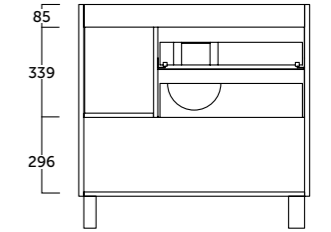

- Acabado con textura. Texture finish. Acabamento texturizado. Acabat amb textura. Akabera ukitua. Acabado con textura.
- Cajón con organizador. Organizer unit. Gaveta com organizador. Calaix amb organitzador. Antolatzailearekin tiradera. Caixón con organizador.
- Cierre amortiguado. Soft close. Com amortecedor. Tancament suau. Motelgailudun itxierazko. Peche amortecido.
- Fronte cajón regulable. Adjustable front. Fronte da gaveta ajustável. Front calaix regulable. Neurritako kajoj aurrekaldea. Fronte axustable.
- Guías Hettich. Hettich sliding system. Guías Hettich. Guies Hettich. Hettich gidak. Guías Hettich.
- Cierre amortiguado. Soft close. Porta com amortecedor. Tancament suau. Motelgailudun itxierazko. Peche amortecido.
- Acabado lacado brillo. Glossy lacquered finish. Cor lacado brillo. Acabat lacat brillant. Distiradun lakatzuko bukatua. Acabado lacado brillo.
- Melamina con textura. Textured melamine. Melamina texturizada. Melamina amb textura. Testurako melamina. Melamina con textura.

- 3 cajones y puerta ajustables con cierre amortiguado. Tirador integrado.
- Patas ajustables en altura.
- Fronte MDF 22 mm. Fronte MDF acabado blanco 19 mm. Laterales 19 mm.
- 3 adjustable drawers and door with silentslow closing and integrated handles.
- Height adjustable legs.
- 22 mm MDF front / 19 mm MDF white finish. 19 mm side panels.