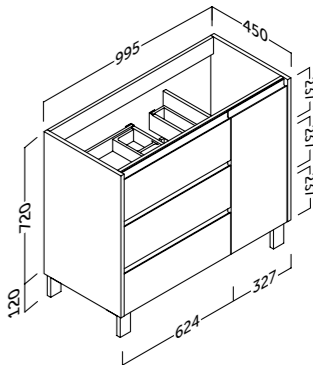

cervino.100 (39.4")

Acabado	Referencia	Precio
Blanco brillo	141 01 100	395 €
Roble natural	141 24 100	360 €
Pino gris	141 37 100	360 €
Wengué nature	141 44 100	360 €