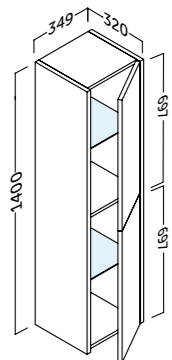

joker.columna

Acabado	Referencia	Precio
Blanco brillo	137 01 335	260 €
Roble natural	137 24 335	240 €

Apertura reversible | Reversible opening

El estante de cristal puede cambiar su posición +/- 64 mm.