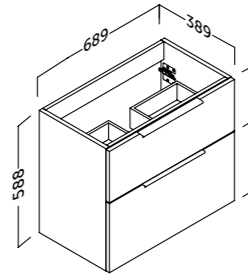

comet.70 (27.5")

Acabado	Referencia	Precio
Blanco brillo	152 01 070	230 €
Roble natural	152 24 070	215 €