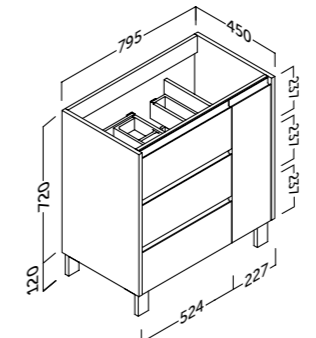

cervino.80 (31.5")

Acabado	Referencia	Precio
Blanco brillo	141 01 080	350 €
Roble natural	141 24 080	320 €
Pino gris	141 37 080	320 €
Wengué nature	141 44 080	320 €