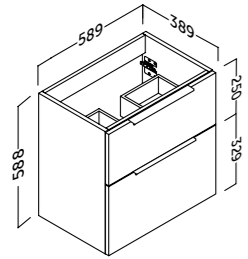

tiradores negros.

Acabado	Referencia	Precio
Negro	412 02 730	20 €

comet.60 (23.6")

Acabado	Referencia	Precio
Blanco brillo	152 01 060	215 €
Roble natural	152 24 060	205 €