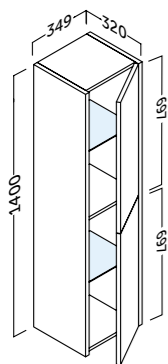

joker.columna

Acabado	Referencia	Precio
○ Blanco brillo	137 01 335	260 €
● Roble natural	137 24 335	240 €

Apertura reversible | Reversible opening

El estante de cristal puede cambiar su posición +/- 64 mm.