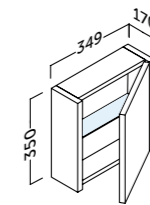

joker.auxiliar

Acabado	Referencia	Precio
Blanco brillo	137 01 445	85 €
Roble natural	137 24 445	75 €
Pino gris	137 37 445	75 €
Wengué nature	137 44 445	75 €