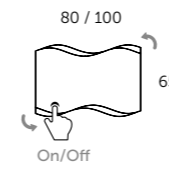

- Sistema antivaho. Anti fog system. Sistema anti-vapor. Sistema antibaf. Lurrunaren kontrako sistema. Sistema antivaho.
- Luz ambiental. Ambient light. Luz ambiente. Llum ambiental. Giro-argia. Luz ambiental.
- Sensor de contacto On/Off. Contact sensor On/Off. Sensor interruptor On/Off. Sensor de contacte On/Off. On/Off Kontaktu sentsorea. Sensor de contacto On/Off.
- Reversible. It is reversible. Reversibel. Reversible. itzulgarria. Reversible.