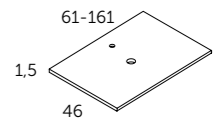

trevi

Lavabo cerámico esmaltado

Medida	Referencia	Precio
33x46	579 XX 046	180 €

coliseum

Lavabo cerámico esmaltado

Medida	Referencia	Precio
37	578 XX 037	180 €

Ref: (65)

Blanco mate Ref: (69)

Hormigón mate Ref: (62)

Azier mate Ref: (64)

Negro mate Ref: (63)

Azul índico Ref: (67)

Verde claro mate Ref: (70)

Verde oliva mate Ref: (66)

Capuchino mate Ref: (68)

Fango mate

Los colores reproducidos son aproximados y pueden variar de los originales.
Printed colours are approximate and may vary from originals.

stone.tec

Este novedoso material polímero de última generación, está compuesto por una mezcla de cargas minerales a alta presión combinado con un recubrimiento sintético de color a base de nano partículas. Este le confiere unas altas propiedades antibacterianas, de impermeabilidad y de gran resistencia a la abrasión, a manchas y agentes químicos. Todo esto con un perfecto acabado mate, de textura suave y sedosa de muy fácil limpieza.

La amplia gama de colores disponibles es ideal para combinar con cualquier tipo de mueble o lavabo. Su espesor principal es de 15 mm. con posibilidad de faldón para conseguir un perfil de hasta 200 mm.

This new cutting-edge polymer material is composed of a mixture of high-pressure mineral fillers combined with a synthetic coloured coating made from nanoparticles. This gives it impressive antibacterial properties and makes it highly impermeable and resistant to abrasion, stains and chemical agents. In addition to all of these properties, it also has a perfect matt finish with a texture that is soft and silky and very easy to clean.