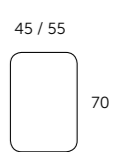

versa

cm	Referencia	Precio
45 x 70	208 00 045	40 €
55 x 70	208 00 055	45 €

- Grosor cristal: 4 mm.
- Sobre base madera con hueco para conexiones.
- No reversible.
- Glass thickness: 4 mm.
- Wood background with hole for connections.
- Not reversible.