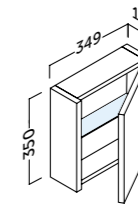

joker.auxiliar

Acabado	Referencia	Precio
Blanco brillo	137 01 445	85 €
Roble natural	137 24 445	75 €

Apertura reversible | Reversible opening

El estante de cristal puede cambiar su posición +/- 32 mm.

Cierre amortiguado. Soft close. Porta com amortecedor. Tancament suau. Motelgailudun itxierazco. Peche amortecido.

Apertura reversible. Reversible opening. Abertura reversível. Obertura reversíbil. Irekitze itzulgarria. Apertura reversible.