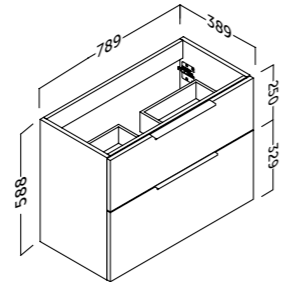

comet.80 (31.5")

Acabado	Referencia	Precio
Blanco brillo	152 01 080	240 €
Roble natural	152 24 080	230 €