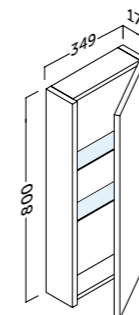

joker.colgar

Acabado	Referencia	Precio
Blanco brillo	137 01 435	125 €
Roble natural	137 24 435	110 €

Apertura reversible | Reversible opening

El estante de cristal puede cambiar su posición +/- 32 mm.