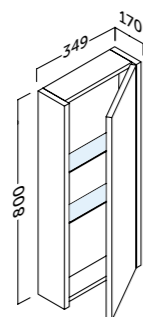

joker.colgar

Acabado	Referencia	Precio
○ Blanco brillo	137 01 435	125 €
● Roble natural	137 24 435	110 €

Apertura reversible | Reversible opening

El estante de cristal puede cambiar su posición +/- 32 mm.