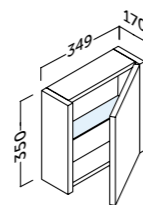

joker.auxiliar

Acabado	Referencia	Precio
Blanco brillo	137 01 445	85 €
Roble natural	137 24 445	75 €
Pino gris	137 37 445	75 €
Wengué nature	137 44 445	75 €