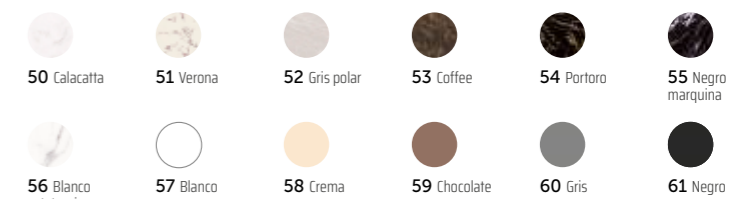

Escuadras invisibles Opcionales

Medida	Referencia	Precio
43x8	560 00 043	95 €

Para completar el código reemplaza las XX por el código del color elegido. Es necesario facilitar plano de ubicación del seno. Todos estos productos están disponibles bajo pedido. Plazo de entrega 20 días.

To complete the code, replace the XX with the code for your desired colour. A location plan for the inlet will need to be provided. All of these products are available upon request. The lead time for delivery is 20 days.

Precios recomendados expresados en euros. IVA no incluido.