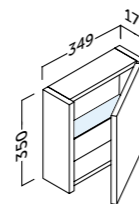

joker.auxiliar

Acabado	Referencia	Precio
Blanco brillo	137 01 445	85 €
Roble natural	137 24 445	75 €

Apertura reversible | Reversible opening

El estante de cristal puede cambiar su posición +/- 32 mm.