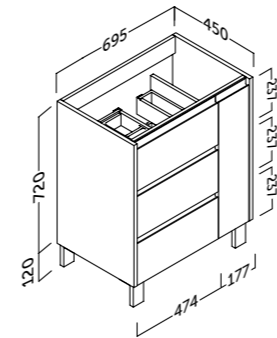

cervino.70 (27.5")

Acabado	Referencia	Precio
Blanco brillo	141 01 070	340 €
Roble natural	141 24 070	310 €
Pino gris	141 37 070	310 €
Wengué nature	141 44 070	310 €