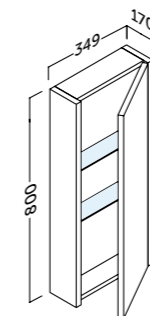

joker.colgar

Acabado	Referencia	Precio
Blanco brillo	137 01 435	125 €
Roble natural	137 24 435	110 €
Pino gris	137 37 435	110 €
Wengué nature	137 44 435	110 €