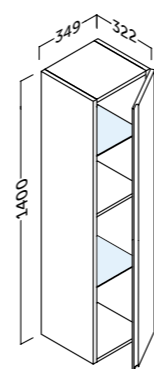

cairo.columna

Acabado	Referencia	Precio
Blanco brillo	194 01 335	325 €
Roble natural	194 24 335	240 €
Pino gris	194 37 335	240 €
Wengué nature	194 44 335	240 €