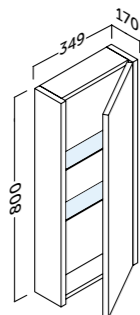

joker.colgar

Acabado	Referencia	Precio
Blanco brillo	137 01 435	125 €
Roble natural	137 24 435	110 €

Apertura reversible | Reversible opening

El estante de cristal puede cambiar su posición +/- 32 mm.