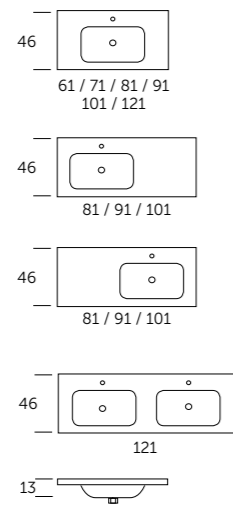

onix new

cerámica

Referencia	Precio
60	550 01 060 65 €
70	550 01 070 75 €
80	550 01 080 85 €
90	550 01 090 105 €
100	550 01 100 115 €
120	550 01 120 170 €
80 (60+20)	550 01 081 100 €
90 (70+20)	550 01 091 115 €
100 (70+30)	550 01 101 130 €
80 (20+60)	550 01 083 100 €
90 (20+70)	550 01 093 115 €
100 (30+70)	550 01 103 130 €
120	550 01 122 190 €