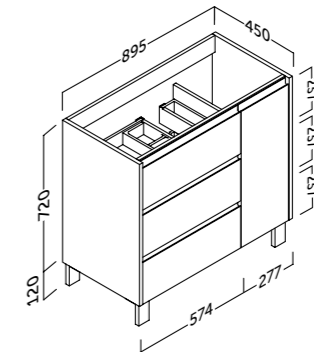

cervino.90 (35.4")

Acabado	Referencia	Precio
Blanco brillo	141 01 090	375 €
Roble natural	141 24 090	335 €
Pino gris	141 37 090	335 €
Wengué nature	141 44 090	335 €